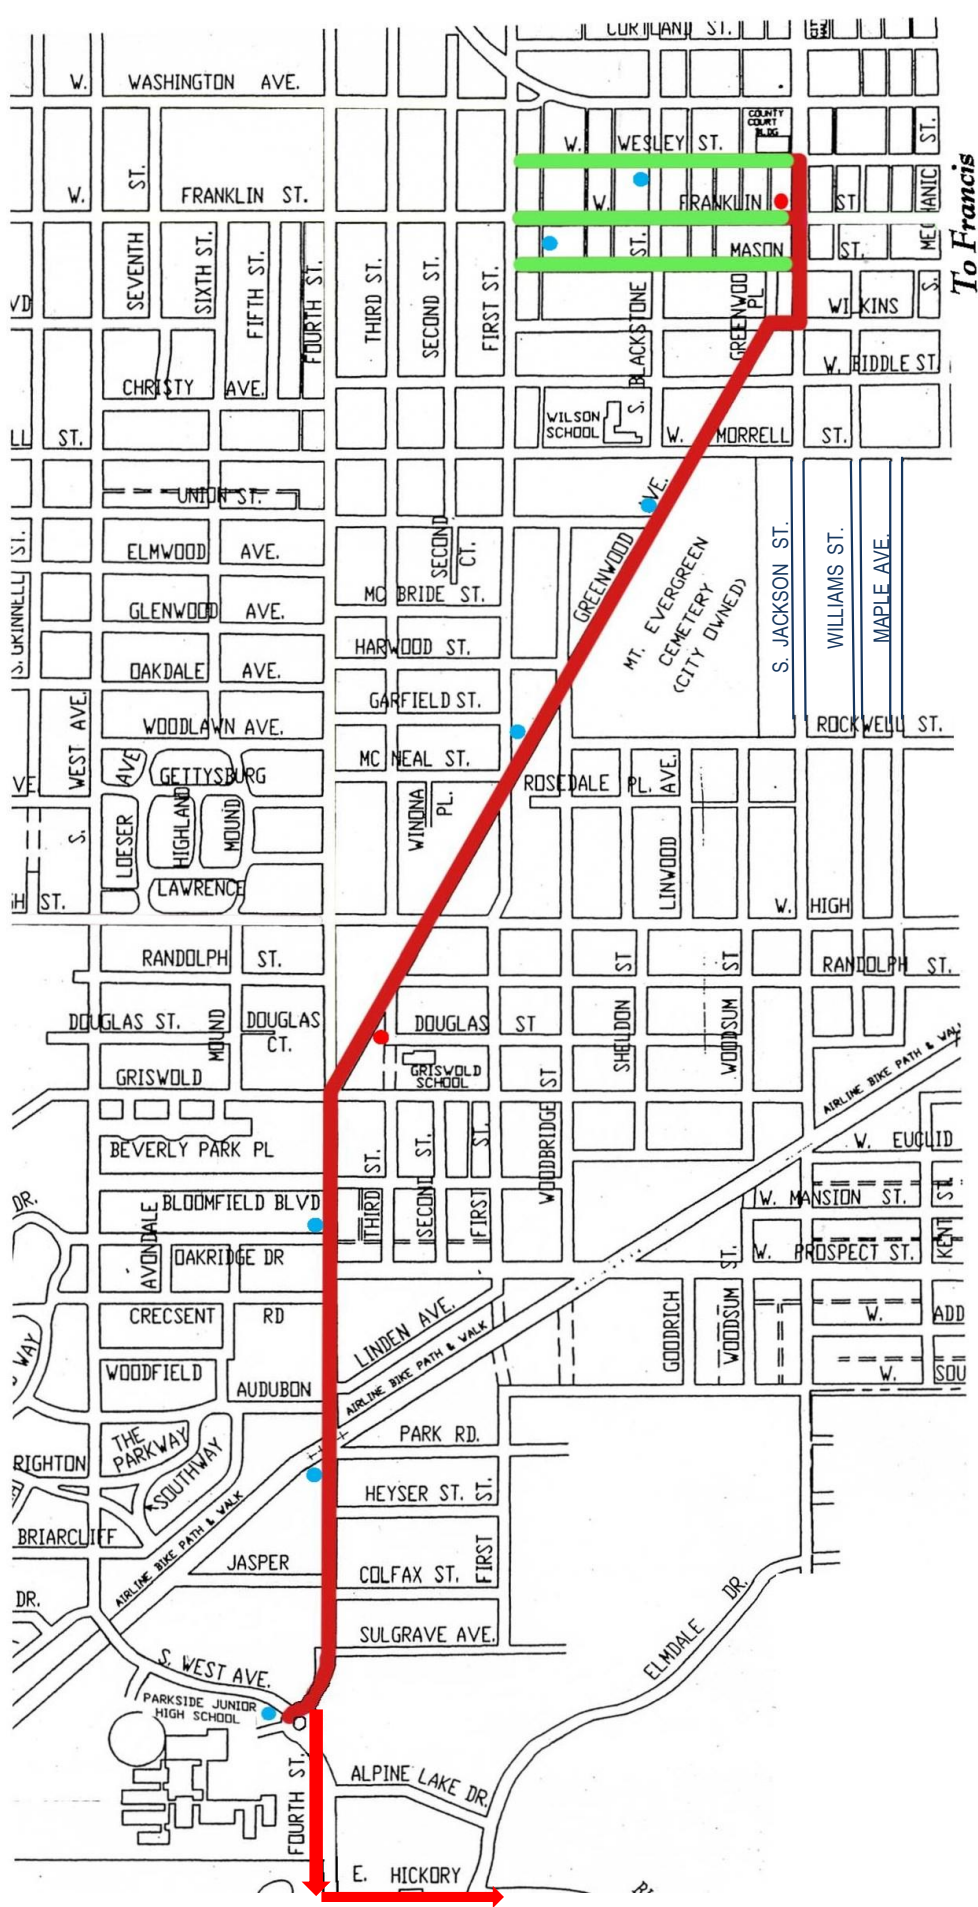

# 2019 Rose Parade

- Parade Route  
Parade route is 1.8 miles
- Parade staging
- Reg. Portajohns
- HCP Portajohns

The parade route will end in Ella Sharp Park for Picnic in the Park. Areas will be roped off specifically for parade entries to park and destaging at Parkside and at Ella Sharp Park. There will be parking monitors to assist in parking.